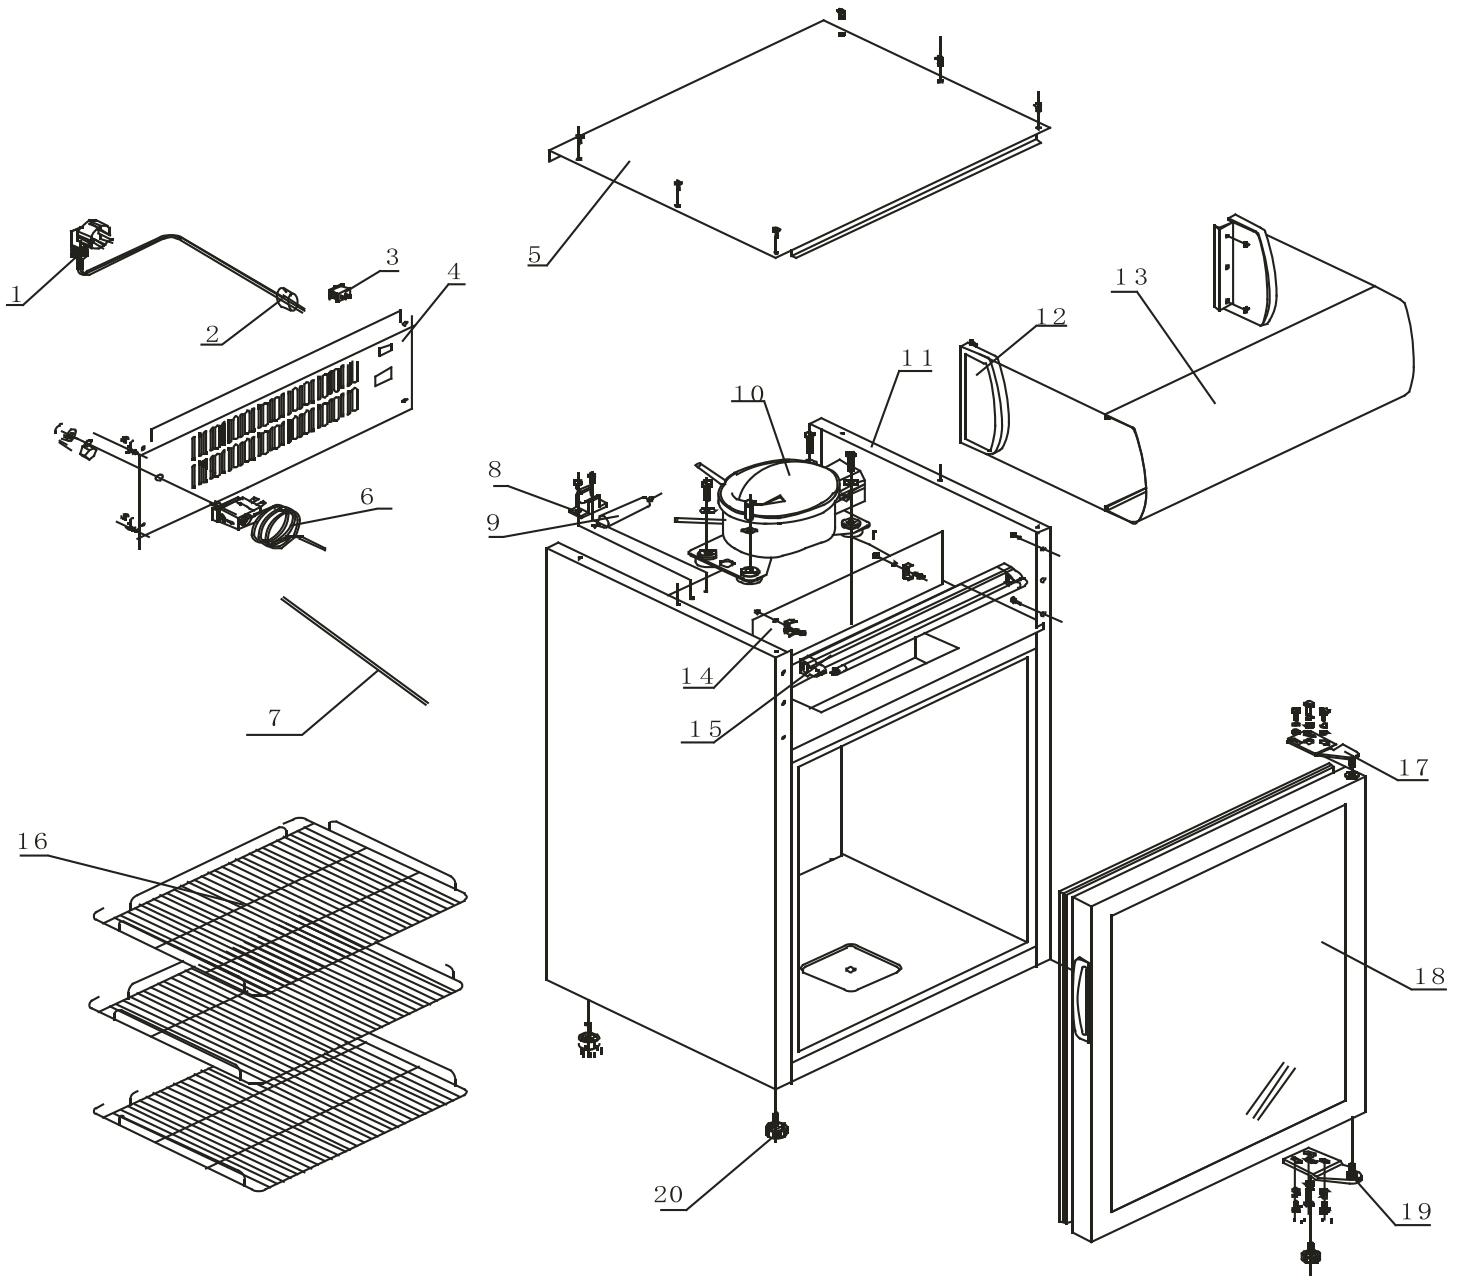

Parts Breakdown

Model **RS-CN-0080-B** 44530

Parts Breakdown

Model **RS-CN-0080-B** 44530

Item No.	Description	Position	Item No.	Description	Position	Item No.	Description	Position
69179	Power Line for 44530	1	69186	Filter Holder for 44530	8	69192	Lamp for 44530	15
69180	Wire Clip for 44530	2	69187	Dry Filter for 44530	9	69193	Shelf for 44530	16
69181	Switch for 44530	3	AI557	Compressor QD43Y11G for 44530	10	69194	Top Hinge for 44530	17
69182	Back Shroud for 44530	4	69188	Fridge Body for 44530	11	69195	Glass Door for 44530	18
69183	Top Tray for 44530	5	69189	Light Box Plug for 44530	12	69196	Bottom Hinge for 44530	19
69184	Temperature Control for 44530	6	69190	Light Piece for 44530	13	69197	Base Foot for 44530	20
69185	Internal Connection for 44530	7	69191	Lamp Holder for 44530	14			